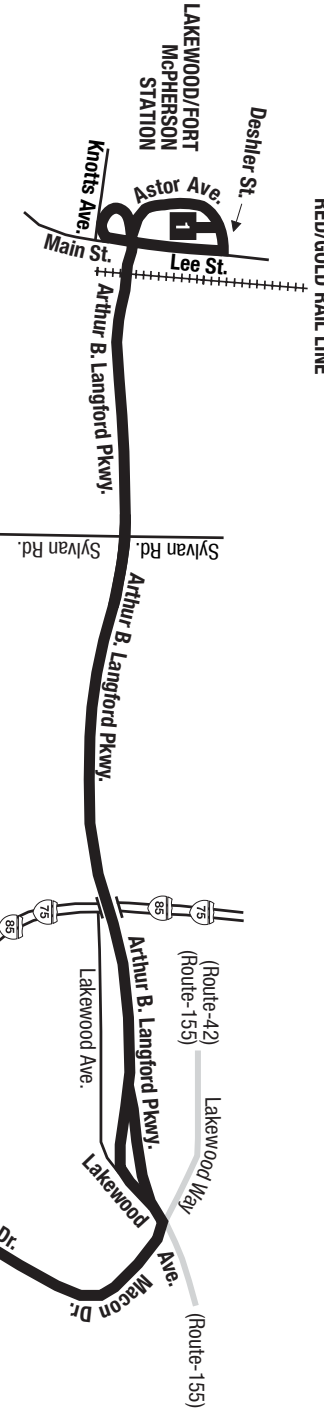

RED/GOLD RAIL LINE

Routes intersecting at
Lakewood/Ft. McPherson Station:
Rutas intersectando en la
Estación Lakewood/Ft. McPherson:

- 42-Pryor Road
- 178-Empire Boulevard/Southside Industrial Park
- 183-Barge Road Park & Ride
- 191-Riverdale/ATL International Terminal
- 194-Conely Road/Mt. Zion

 NORTH
NORTE

— INTERSECTING ROUTES
Rutas Intersectando