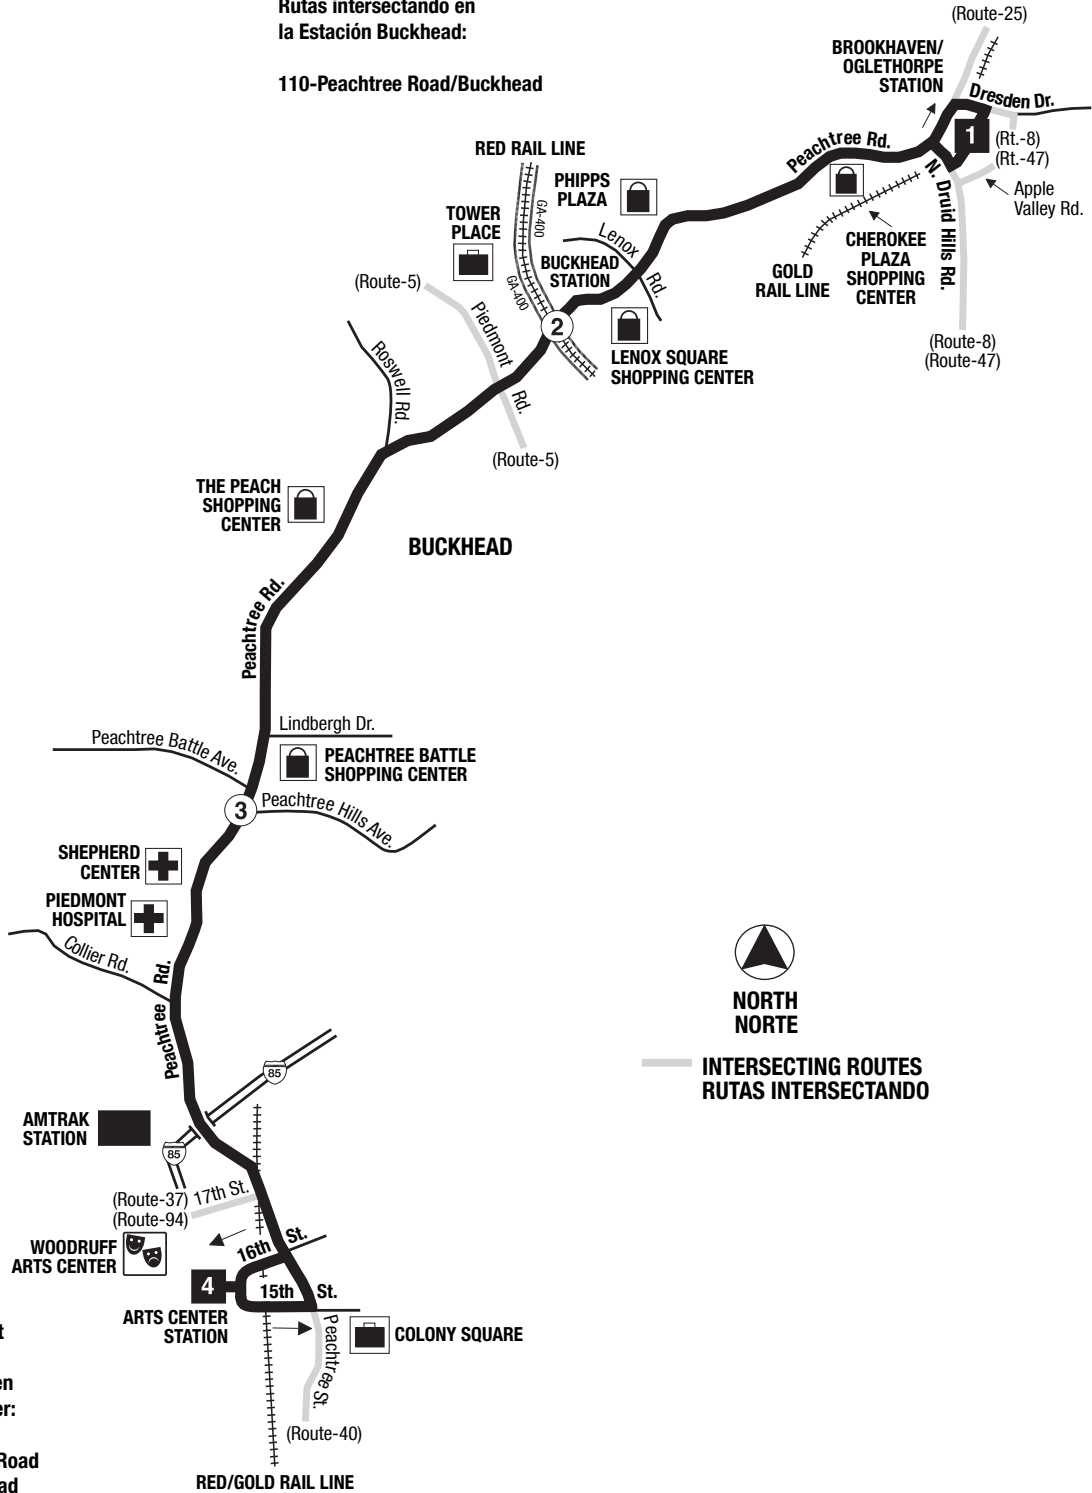

Routes intersecting at
 Brookhaven/Oglethorpe Station:
 Rutas intersectando en
 la Estación Brookhaven/Oglethorpe:

8-North Druid Hills Road
 25-Peachtree Boulevard
 47-I-85 Access Road
 110-Peachtree Road/Buckhead

Routes intersecting at
 Buckhead Station:
 Rutas intersectando en
 la Estación Buckhead:

110-Peachtree Road/Buckhead

Routes intersecting at
 Arts Center Station:
 Rutas intersectando en
 la Estación Arts Center:

27-Cheshire Bridge Road
 37-Defoors Ferry Road
 40-Peachtree Street/Downtown
 94-Northside Drive
 110-Peachtree Road/Buckhead
 -Atlantic Station Shuttle
 -CobbLinc
 -Xpress